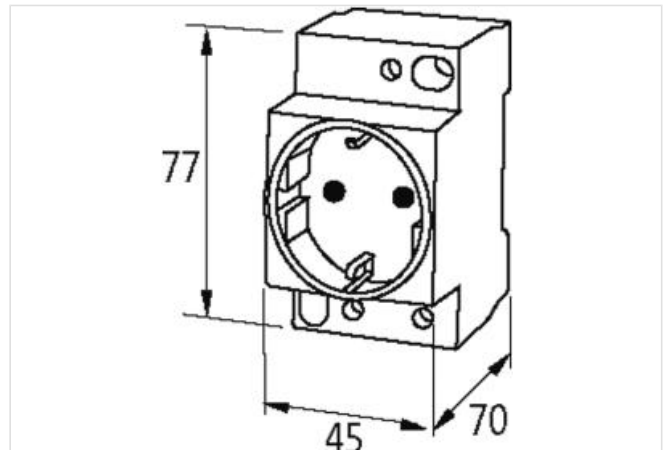

MSVD POWER SOCKET VDE YELLOW

Mounting rail

Germany (VDE) yellow

Screw terminals

[Link to Product](#)**Illustration**

Product may differ from Image

**Commercial data**

ECLASS-6.0	27189217
ECLASS-6.1	27142305
ECLASS-7.0	27142305
ECLASS-8.0	27142305
ECLASS-9.0	27142305
ECLASS-10.1	27142305
ECLASS-11.1	27142305
ECLASS-12.0	27142305
ETIM-5.0	EC000020
customs tariff number	85366990
GTIN	4048879041409
Packaging unit	1

Mechanical data | Mounting data

Height	77 mm
Width	45 mm
Depth	70 mm